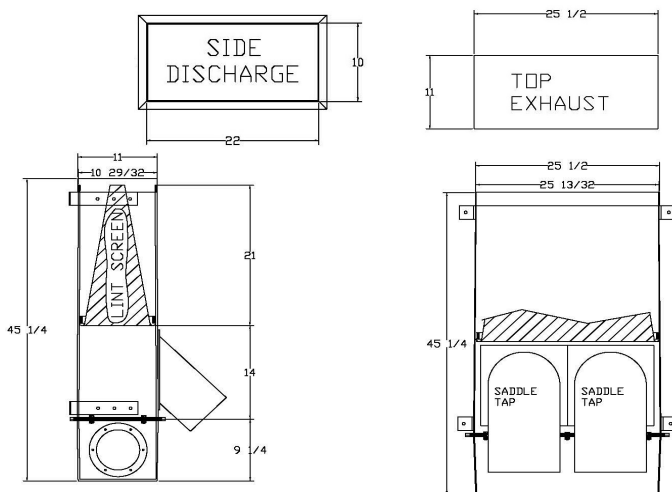

AF-2-FM

UTILITY-FREE FLAT MOUNT LINT FILTER FOR OPL

Features:

- Completely utility free
- Self-cleaning (at dryer shutoff)
- Easy access/empty lint receptacle
- Dryer inlets included (specify size & quantity)
- Top or side exhaust outlet (must specify)
- UL Class 2 fire retardant fiberglass & polyester mono-filament mesh
- Mounts for floor, wall, or pad
- Fire suppression protection (optional)

Benefits:

- Catches ~98% of small dryer lint bypass
- Decreases lint build-up in ducting
- Protects air handling equipment / landscaping near exhaust vents
- Minimal maintenance

AIR FREE
SERIES

Added Options:

- Battery powered pressure alarm
- Fire suppression kit
- Airflow optimizer package
- Mounting legs

Capacity:

- 2,000 CFM

AIR FREE 2, 4, AND 10
FLAT MOUNT (FM)
TYPICAL INSTALLATION
(EXAMPLE ONLY)

Single or Multi-Dryer,
Interior or Exterior Application